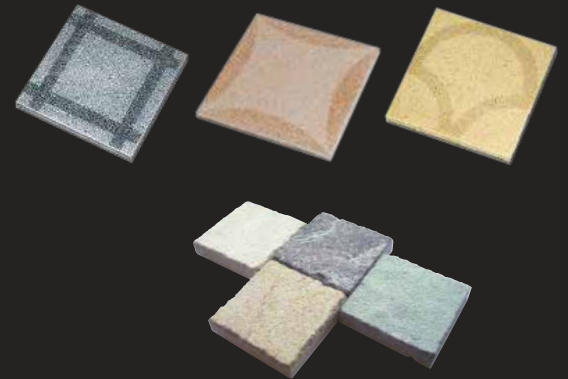

STL - STONE

COGEIM EUROPE

SHOTBLASTING TECHNOLOGIES

MADE IN ITALY 

**SHOTBLASTING MACHINES
FOR MARBLE, GRANITE,
NATURAL STONE
AND CONCRETE PRODUCTS**

**GRANIGLIATRICI PER
TRATTAMENTO MARMO, GRANITO,
PIETRA NATURALE
E MANUFATTI IN CEMENTO**